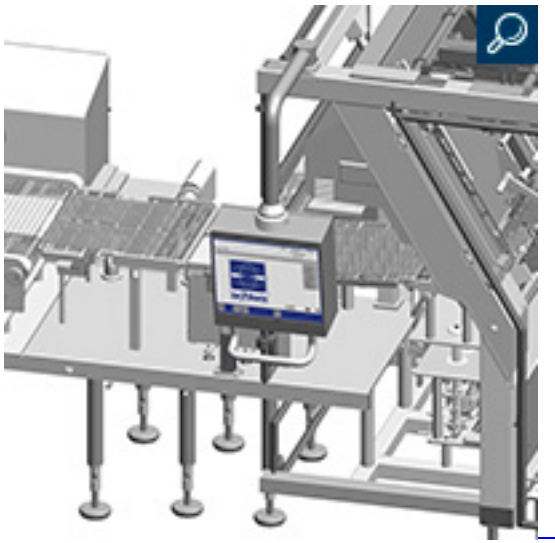

Your own customised Schiwa – because no-one else thinks like you!

Each Schiwa product line is configured precisely to your requirements and needs. We have realised a huge number of tailor-made solutions for our customers over many years of close cooperation and trust. Here are a few examples we've put together. Simply move your mouse over the graphic to obtain more information on the line shown in the illustration.

Sausage Slicing Lines

Cooked Ham Slicing Lines

Meat Slicing Lines

Cheese Slicing Lines

Cheese Chunk Cutting Lines Block Cutter

Cheese Chunk Cutting Lines

Bacon Slicing Lines

Cheese Block Cutters U-Shape

Cheese Block Cutters

Cheese Block Cutters 2

Cured Ham Slicing Lines