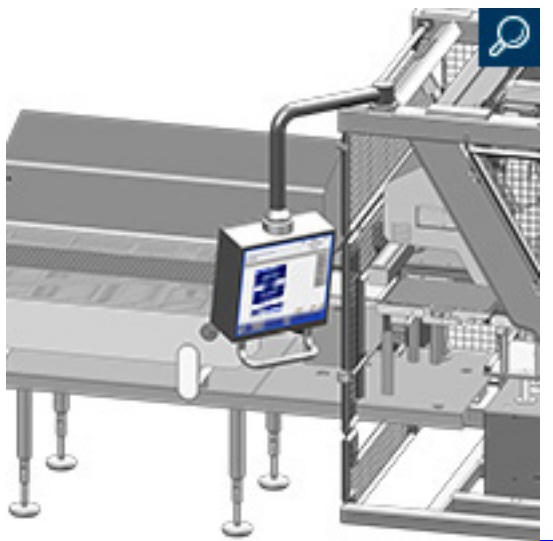

Your own customised Schiwa – because no-one else thinks like you!

Each Schiwa product line is configured precisely to your requirements and needs. We have realised a huge number of tailor-made solutions for our customers over many years of close cooperation and trust. Here are a few examples we've put together. Simply move your mouse over the graphic to obtain more information on the line shown in the illustration.

Sausage Slicing Lines

Cooked Ham Slicing Lines

Meat Slicing Lines

Cheese Slicing Lines

Cheese Chunk Cutting Lines Block Cutter

Cheese Chunk Cutting Lines

Bacon Slicing Lines

Cheese Block Cutters U-Shape

Cheese Block Cutters

Cheese Block Cutters 2

Cured Ham Slicing Lines