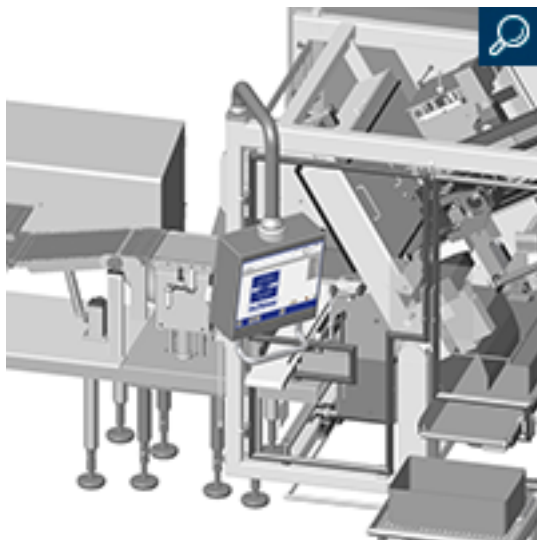

Your own customised Schiwa – because no-one else thinks like you!

Each Schiwa product line is configured precisely to your requirements and needs. We have realised a huge number of tailor-made solutions for our customers over many years of close cooperation and trust. Here are a few examples we've put together. Simply move your mouse over the graphic to obtain more information on the line shown in the illustration.

Sausage Slicing Lines

Cooked Ham Slicing Lines

Meat Slicing Lines

Cheese Slicing Lines

Cheese Chunk Cutting Lines Block Cutter

Cheese Chunk Cutting Lines

Bacon Slicing Lines

Cheese Block Cutters U-Shape

Cheese Block Cutters

Cheese Block Cutters 2

Cured Ham Slicing Lines