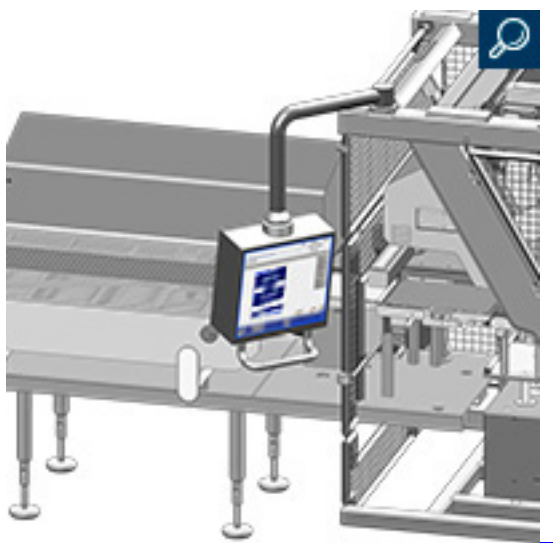

Your own customised Schiwa – because no-one else thinks like you!

Each Schiwa product line is configured precisely to your requirements and needs. We have realised a huge number of tailor-made solutions for our customers over many years of close cooperation and trust. Here are a few examples we've put together. Simply move your mouse over the graphic to obtain more information on the line shown in the illustration.

Sausage Slicing Lines

Cooked Ham Slicing Lines

Meat Slicing Lines

Cheese Slicing Lines

Cheese Chunk Cutting Lines Block Cutter

Cheese Chunk Cutting Lines

Bacon Slicing Lines

Cheese Block Cutters U-Shape

Cheese Block Cutters

Cheese Block Cutters 2

Cured Ham Slicing Lines